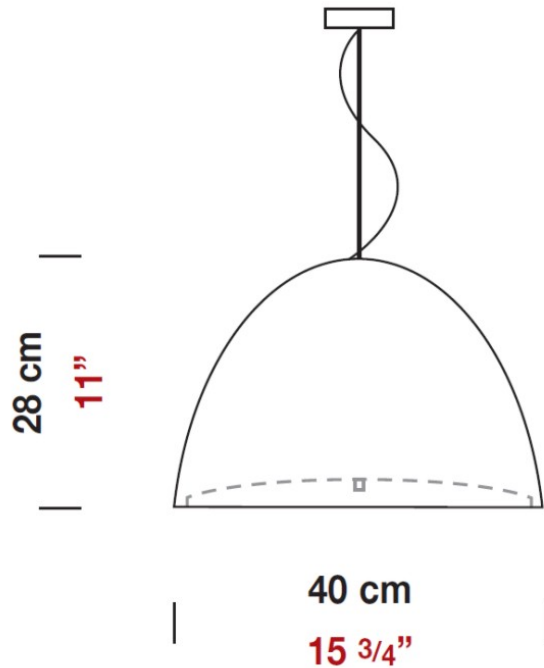

WILLY 40 SUSPENSION

D81057-BLK

GENERAL

Series: Willy
Subseries: Willy 40
Brand: Panzeri
Division: Design
Mounting Type: Suspension
Mounting Location: Ceiling
Subcategory: Pendant

PHYSICAL

Shape: Dome
Diameter (mm): 400
Diameter (in): 15 3/4
Height (mm): 280
Height (in): 11
Max. Overall Height (mm): 2280
Max. Overall Height (in): 89 3/4
Light Distribution: Direct
Weight (kg): 4.09
Weight (lbs): 9.02
Diffuser: Black Blown Glass Dome and Frosted White Glass Bottom
Fixture Finish: BLK
Holder Finish: Metallized Gray
Fixture Material: Blown Glass Lampshade
Cable Details: 2000mm (78 3/4") Long Steel Suspension Cables /
2200mm (86 5/8") Long Power Cable In Transparent PVC

ELECTRICAL

Number of Lamps: 1
Lamp Type: LED Retrofit
Lamp Shape: A19
Bulb Included: Bulb Not Included
Total Output Wattage (W): 15
Max. Wattage Per Lamp (W): 15
Lamp Base: E26
Driver Included: No
Input Voltage (V): 120

LED

OPTICAL

RATINGS AND CERTIFICATIONS

Certified By: CSA Certified to UL and CSA Standards
IP rating: IP20