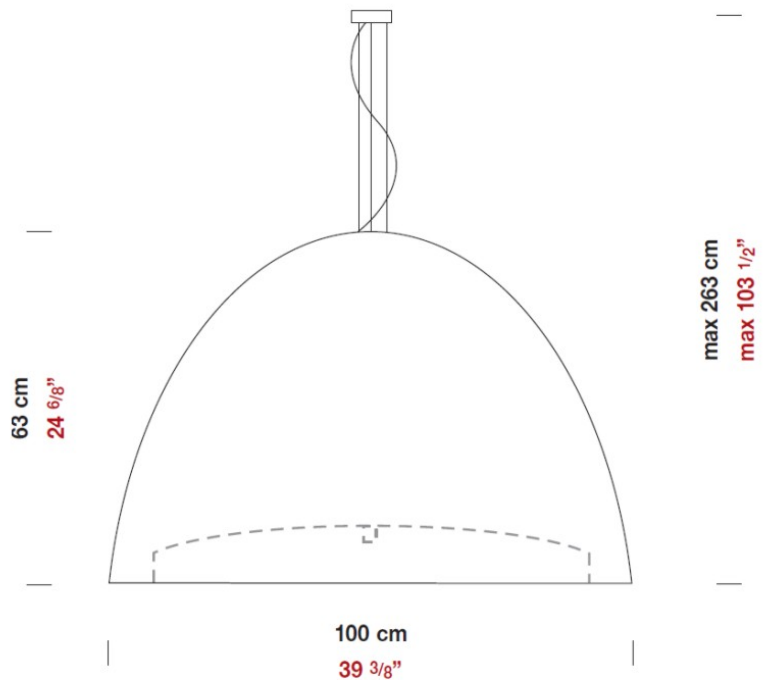

WILLY SUSPENSION

D81564-BLK

GENERAL

Series: Willy

Brand: Panzeri

Division: Design

Mounting Type: Suspension

Mounting Location: Ceiling

PHYSICAL

Diameter (mm): 1000

Diameter (in): 39 ³/₈

Height (mm): 630

Height (in): 24 ¹³/₁₆

Max. Overall Height (mm): 2630

Max. Overall Height (in): 103 ⁷/₁₆

Light Distribution: Direct

Weight (kg): 15.2

Weight (lbs): 33.5

Diffuser: Black Polyethylene Dome and White Frosted Opal Glass

Bottom Diffuser

Fixture Material: Polyethylene Lampshade

Cable Details: Transparent

ELECTRICAL

Input Wattage Range: 30 - 49 W

Lamp Type: LED

Input Wattage (W): 40

Total Output Wattage (W): 40

Driver Included: Yes

Driver Type: Integral LED Driver in Canopy

Constant Current (MA): 1050

LED

Color Temperature (°K): 3000

Max. Delivered Lumen (lm): 3859

CRI: >80 CRI

Efficiency (%): 78.12

OPTICAL

RATINGS AND CERTIFICATIONS

Certified By: CSA Certified to UL and CSA Standards